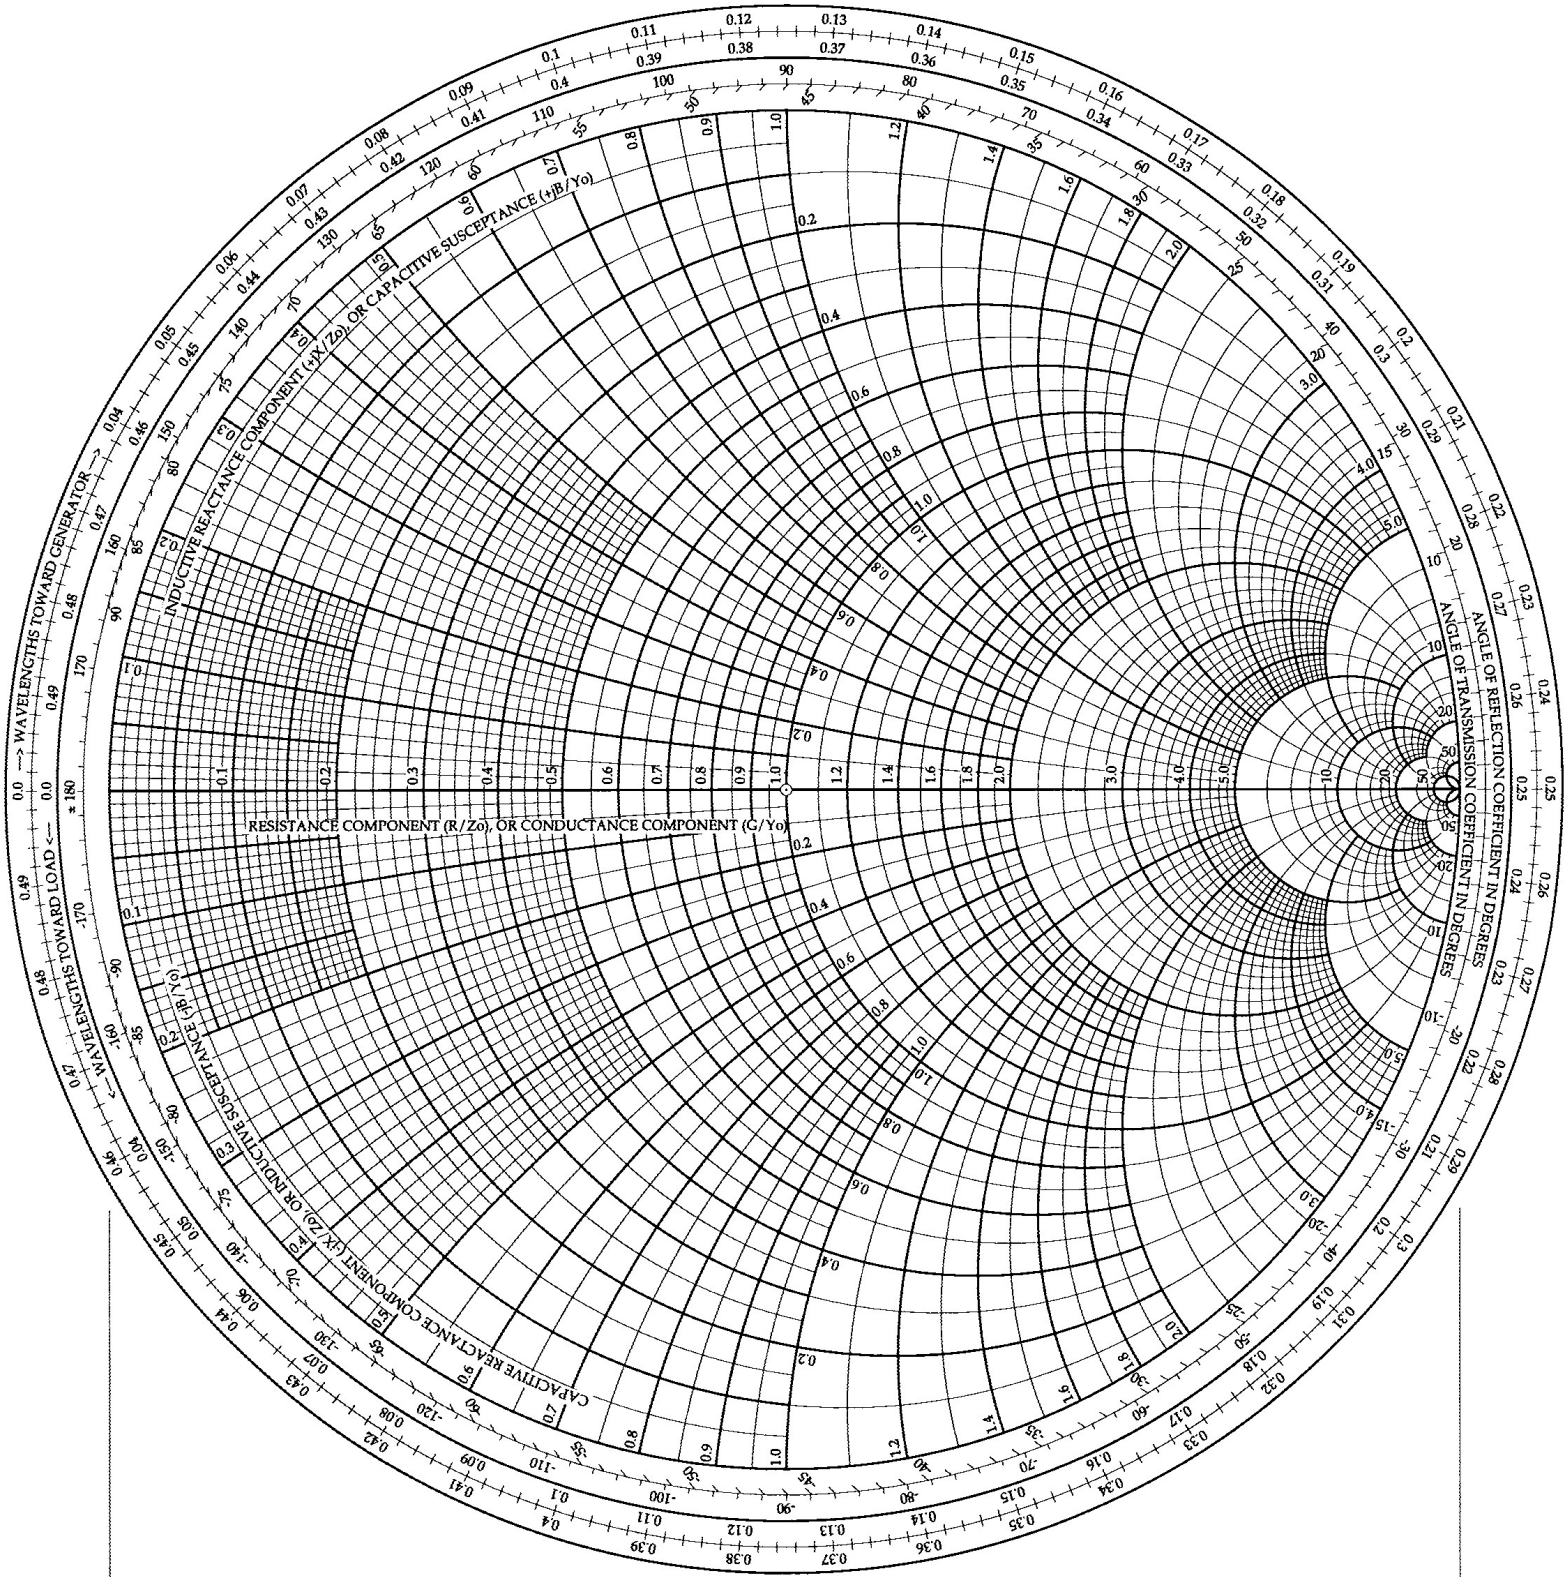

The Complete Smith Chart

Black Magic Design

RADIALLY SCALED PARAMETERS